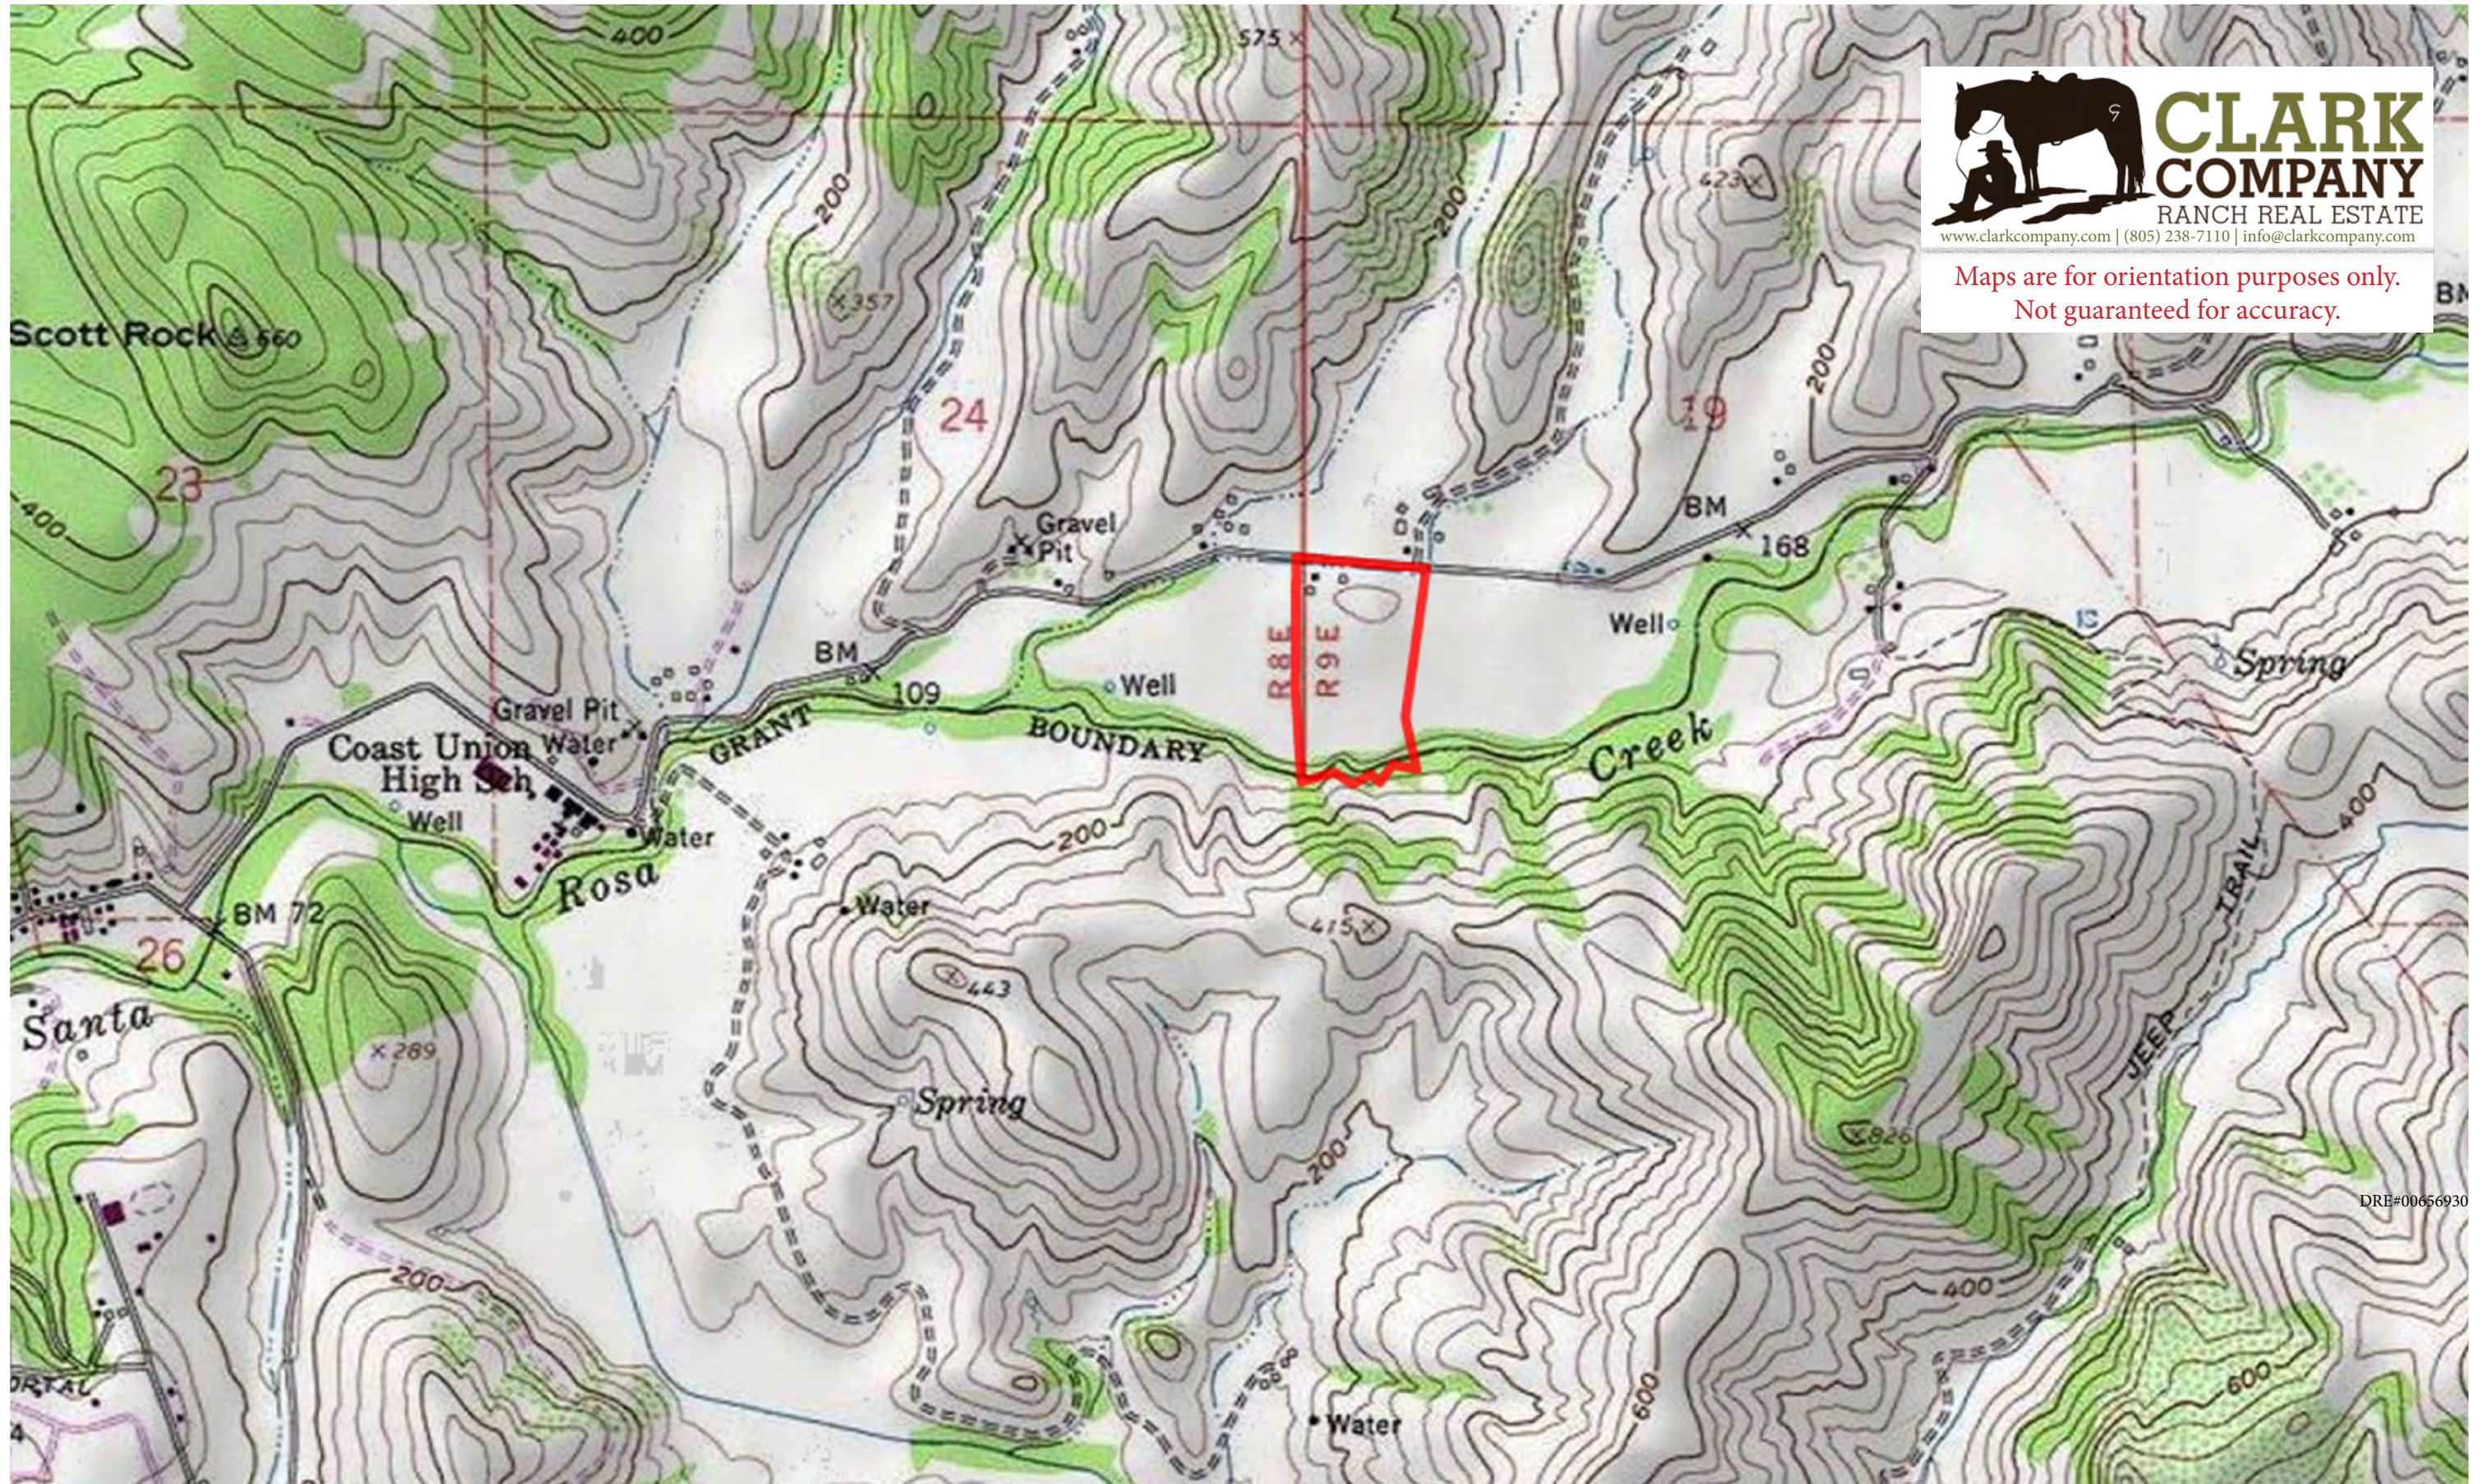

SANTA ROSA CREEK

~ FARMSTEAD ~

4007 Santa Rosa Creek Road | Cambria, California 93428

**CLARK
COMPANY**
RANCH REAL ESTATE
www.clarkcompany.com | (805) 238-7110 | info@clarkcompany.com

Maps are for orientation purposes only.
Not guaranteed for accuracy.

DRE#00656930

SANTA ROSA CREEK

~ FARMSTEAD ~

4007 Santa Rosa Creek Road | Cambria, California 93428

**CLARK
COMPANY**
RANCH REAL ESTATE
www.clarkcompany.com | (805) 238-7110 | info@clarkcompany.com

Maps are for orientation purposes only.
Not guaranteed for accuracy.